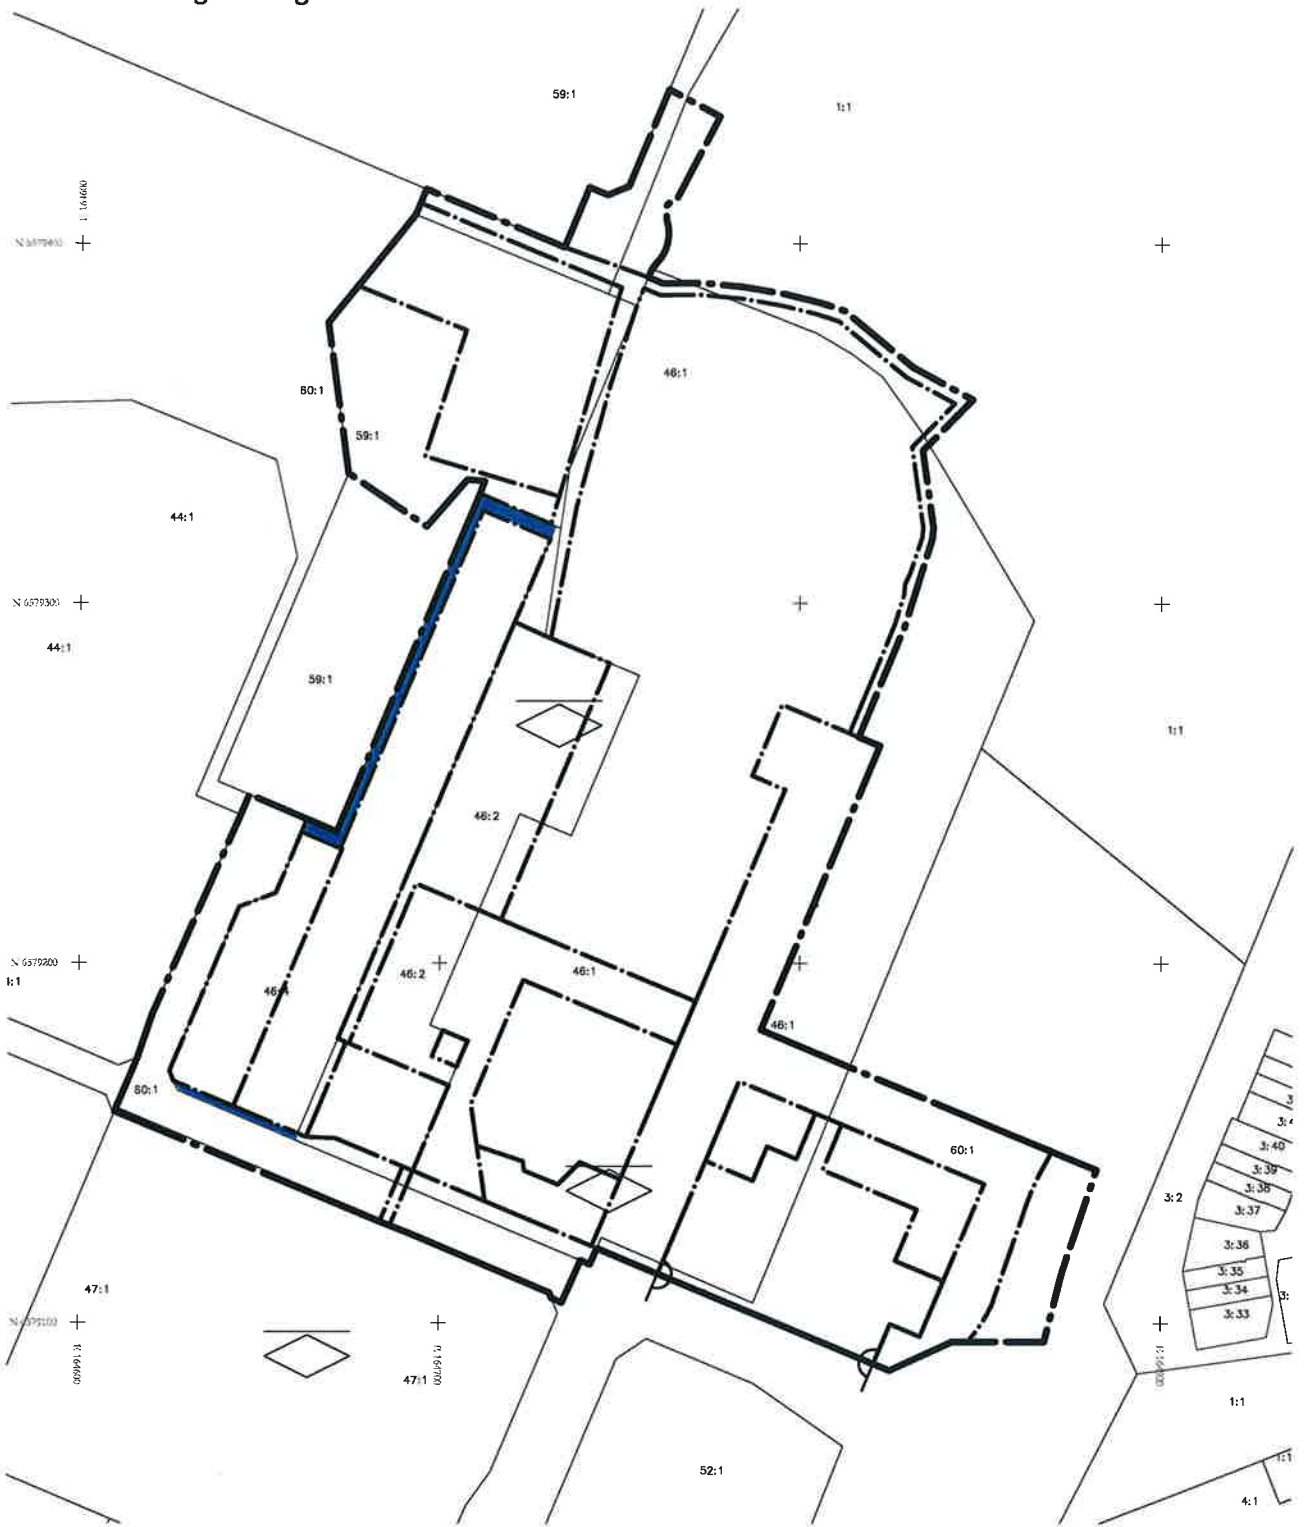

Marköverföring Orminge 46:4

Skala 1:2000(A4)

A handwritten signature in blue ink, located in the bottom right corner of the page.