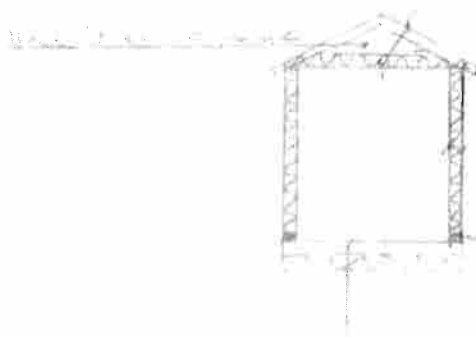

Handwritten notes in German, possibly describing the house's location or features. The text is partially obscured and difficult to read.

Handwritten notes in German, likely describing the structure shown in the sketch above. The text is partially obscured.

Byggningen 20 kapp

Väggside öster

1:100